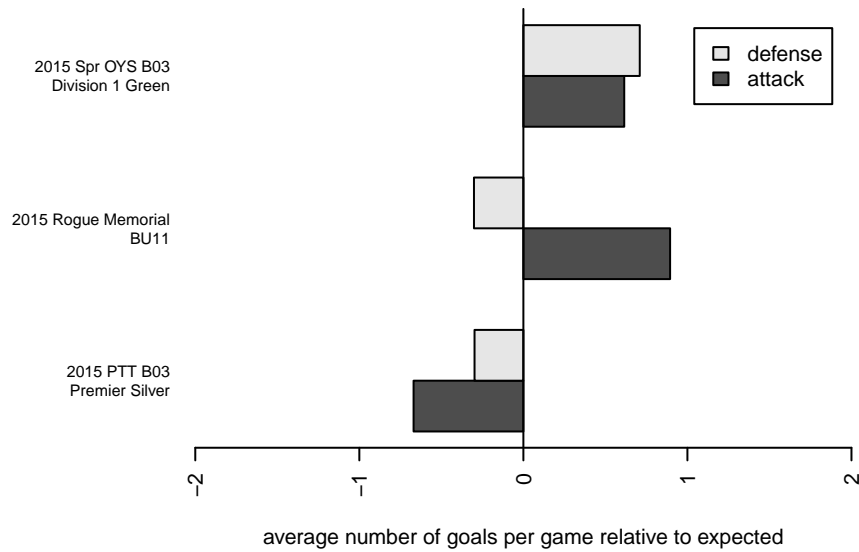

# RVSC Timbers Red B03

Rogue Valley SC  
 Medford, OR  
 B03 total strength=698  
 attack=0.96 defense=0.51  
 fall league = PTT B03 Premier Silver  
 spr league = Spr OYS B03 Div 1 Green

alt names used:  
 RVT 03B Red  
 Rogue Valley Timbers – B12 03 Red  
 Rogue Valley Timbers – B12 03 Red

Venues played:  
 2015 Rogue Memorial BU11  
 2015 PTT B03 Premier Silver  
 2015 Spr OYS B03 Division 1 Green

**RVSC Timbers Red B03**  
 Dots are actual minus expected GF (blue circles) and GA (red triangles).  
 Blue line is smoothed change in attack strength. Red is smoothed change in defense strength.

**attack and defense variance (black dot)  
relative to other teams  
and top 10 in region**

**attack and defense rating  
relative to others at age  
and all opponents in last 13 months**

**Performance relative to 13 month average**