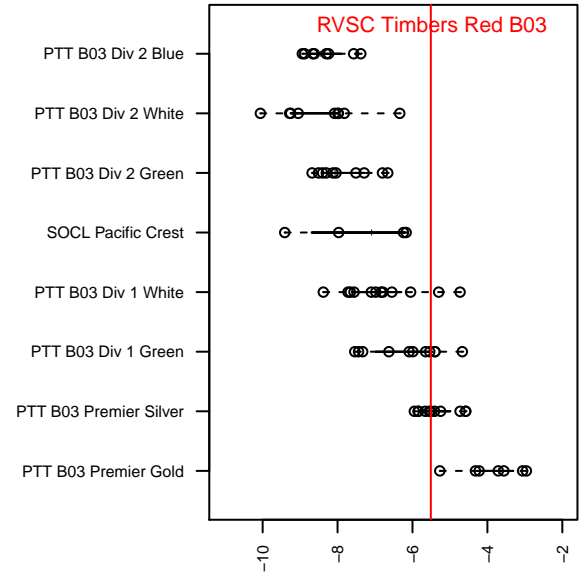

# RVSC Timbers Red B03

Rogue Valley SC  
 Medford, OR  
 B03 total strength=698  
 attack=0.96 defense=0.51  
 fall league = PTT B03 Premier Silver  
 spr league = Spr OYS B03 Div 1 Green

alt names used:  
 RVT 03B Red  
 Rogue Valley Timbers – B12 03 Red  
 Rogue Valley Timbers – B12 03 Red

Venues played:  
 2015 Rogue Memorial BU11  
 2015 PTT B03 Premier Silver  
 2015 Spr OYS B03 Division 1 Green

**RVSC Timbers Red B03**  
 Dots are actual minus expected GF (blue circles) and GA (red triangles).  
 Blue line is smoothed change in attack strength. Red is smoothed change in defense strength.

**attack and defense variance (black dot)  
relative to other teams  
and top 10 in region**

**attack and defense rating  
relative to others at age  
and all opponents in last 13 months**

**Performance relative to 13 month average**