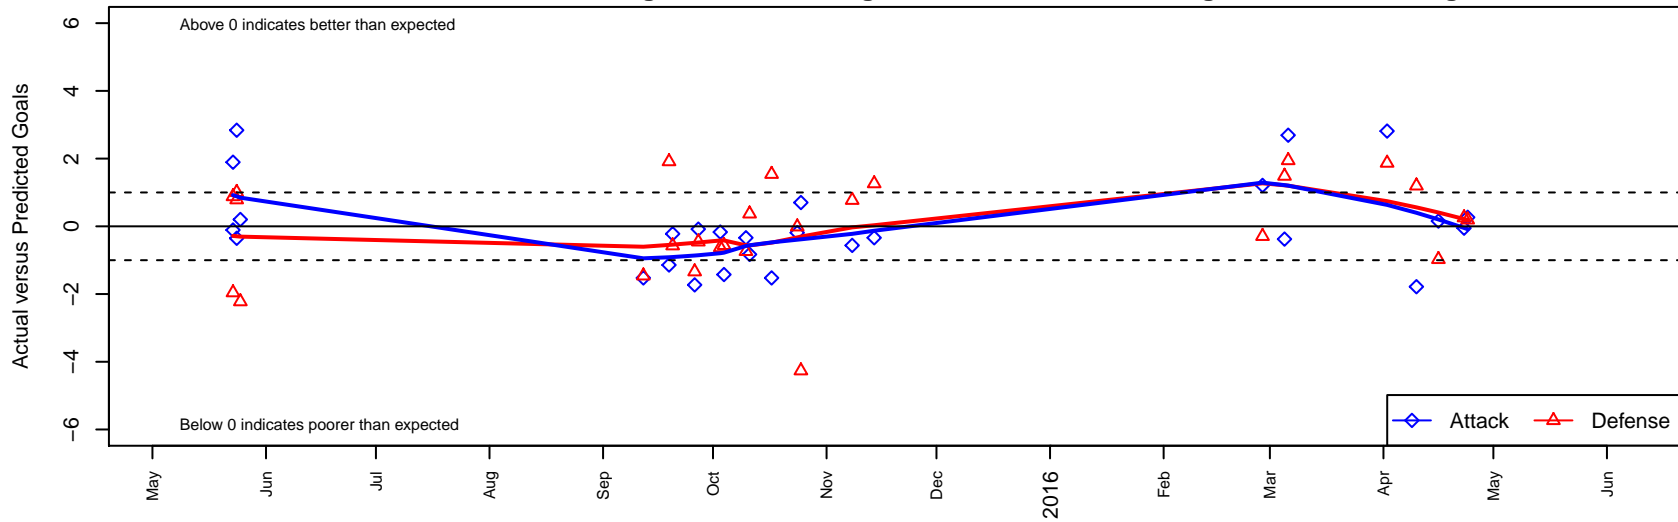

# RVSC Timbers Red B03

Rogue Valley SC  
 Medford, OR  
 B03 total strength=698  
 attack=0.96 defense=0.51  
 fall league = PTT B03 Premier Silver  
 spr league = Spr OYS B03 Div 1 Green

alt names used:  
 RVT 03B Red  
 Rogue Valley Timbers – B12 03 Red  
 Rogue Valley Timbers – B12 03 Red

Venues played:  
 2015 Rogue Memorial BU11  
 2015 PTT B03 Premier Silver  
 2015 Spr OYS B03 Division 1 Green

**RVSC Timbers Red B03**  
 Dots are actual minus expected GF (blue circles) and GA (red triangles).  
 Blue line is smoothed change in attack strength. Red is smoothed change in defense strength.

**attack and defense variance (black dot)  
relative to other teams  
and top 10 in region**

**attack and defense rating  
relative to others at age  
and all opponents in last 13 months**

**Performance relative to 13 month average**