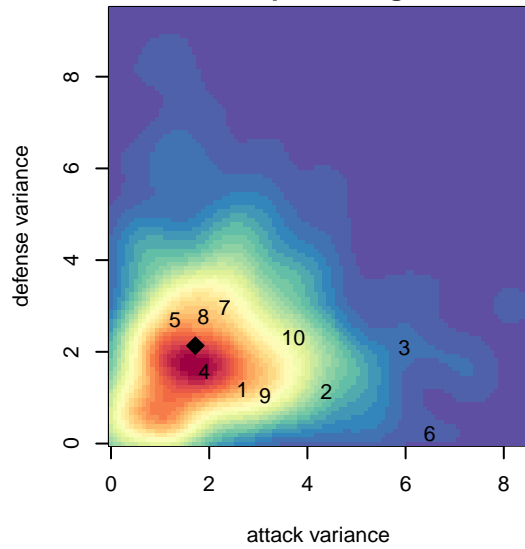

# RVSC Timbers Red B03

Rogue Valley SC  
 Medford, OR  
 B03 total strength=698  
 attack=0.96 defense=0.51  
 fall league = PTT B03 Premier Silver  
 spr league = Spr OYS B03 Div 1 Green

alt names used:  
 RVT 03B Red  
 Rogue Valley Timbers – B12 03 Red  
 Rogue Valley Timbers – B12 03 Red

Venues played:  
 2015 Rogue Memorial BU11  
 2015 PTT B03 Premier Silver  
 2015 Spr OYS B03 Division 1 Green

**RVSC Timbers Red B03**  
 Dots are actual minus expected GF (blue circles) and GA (red triangles).  
 Blue line is smoothed change in attack strength. Red is smoothed change in defense strength.

**attack and defense variance (black dot)  
relative to other teams  
and top 10 in region**

**attack and defense rating  
relative to others at age  
and all opponents in last 13 months**

**Performance relative to 13 month average**